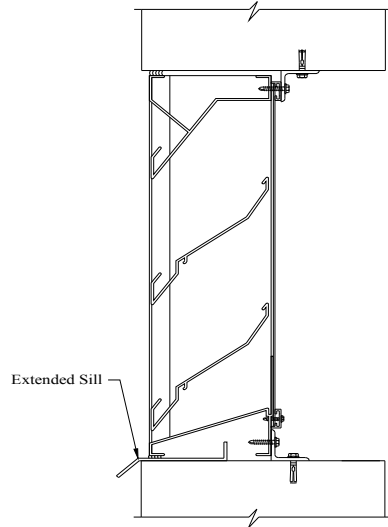

TYPICAL INSTALLATION DETAILS

WOOD WALL

CORRUGATED METAL PANEL WALL

MASONRY WALL

FLANGE MOUNT

ACCESSORIES ARE AVAILABLE AT ADDITIONAL COST

Contact Air Performance for any additional information or special requirements