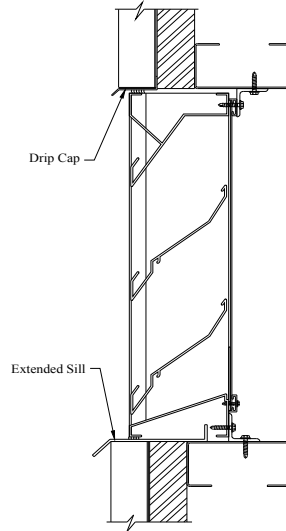

TYPICAL INSTALLATION DETAILS

WOOD WALL

CORRUGATED METAL PANEL WALL

MASONRY WALL

FLANGE MOUNT

ACCESSORIES ARE AVAILABLE AT ADDITIONAL COST

Contact Air Performance for any additional information or special requirements