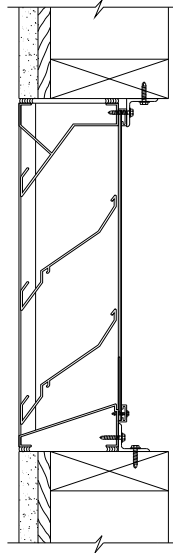

TYPICAL INSTALLATION DETAILS

WOOD WALL

CORRUGATED METAL PANEL WALL

MASONRY WALL

FLANGE MOUNT

ACCESSORIES ARE AVAILABLE AT ADDITIONAL COST

Contact Air Performance for any additional information or special requirements