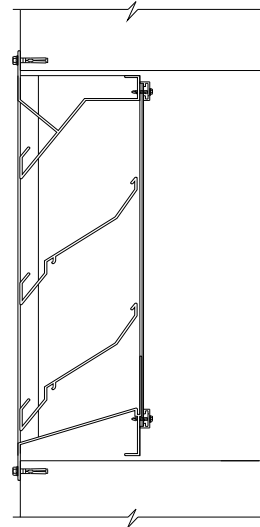

TYPICAL INSTALLATION DETAILS

WOOD WALL

CORRUGATED METAL PANEL WALL

MASONRY WALL

FLANGE MOUNT

ACCESSORIES ARE AVAILABLE AT ADDITIONAL COST

Contact Air Performance for any additional information or special requirements